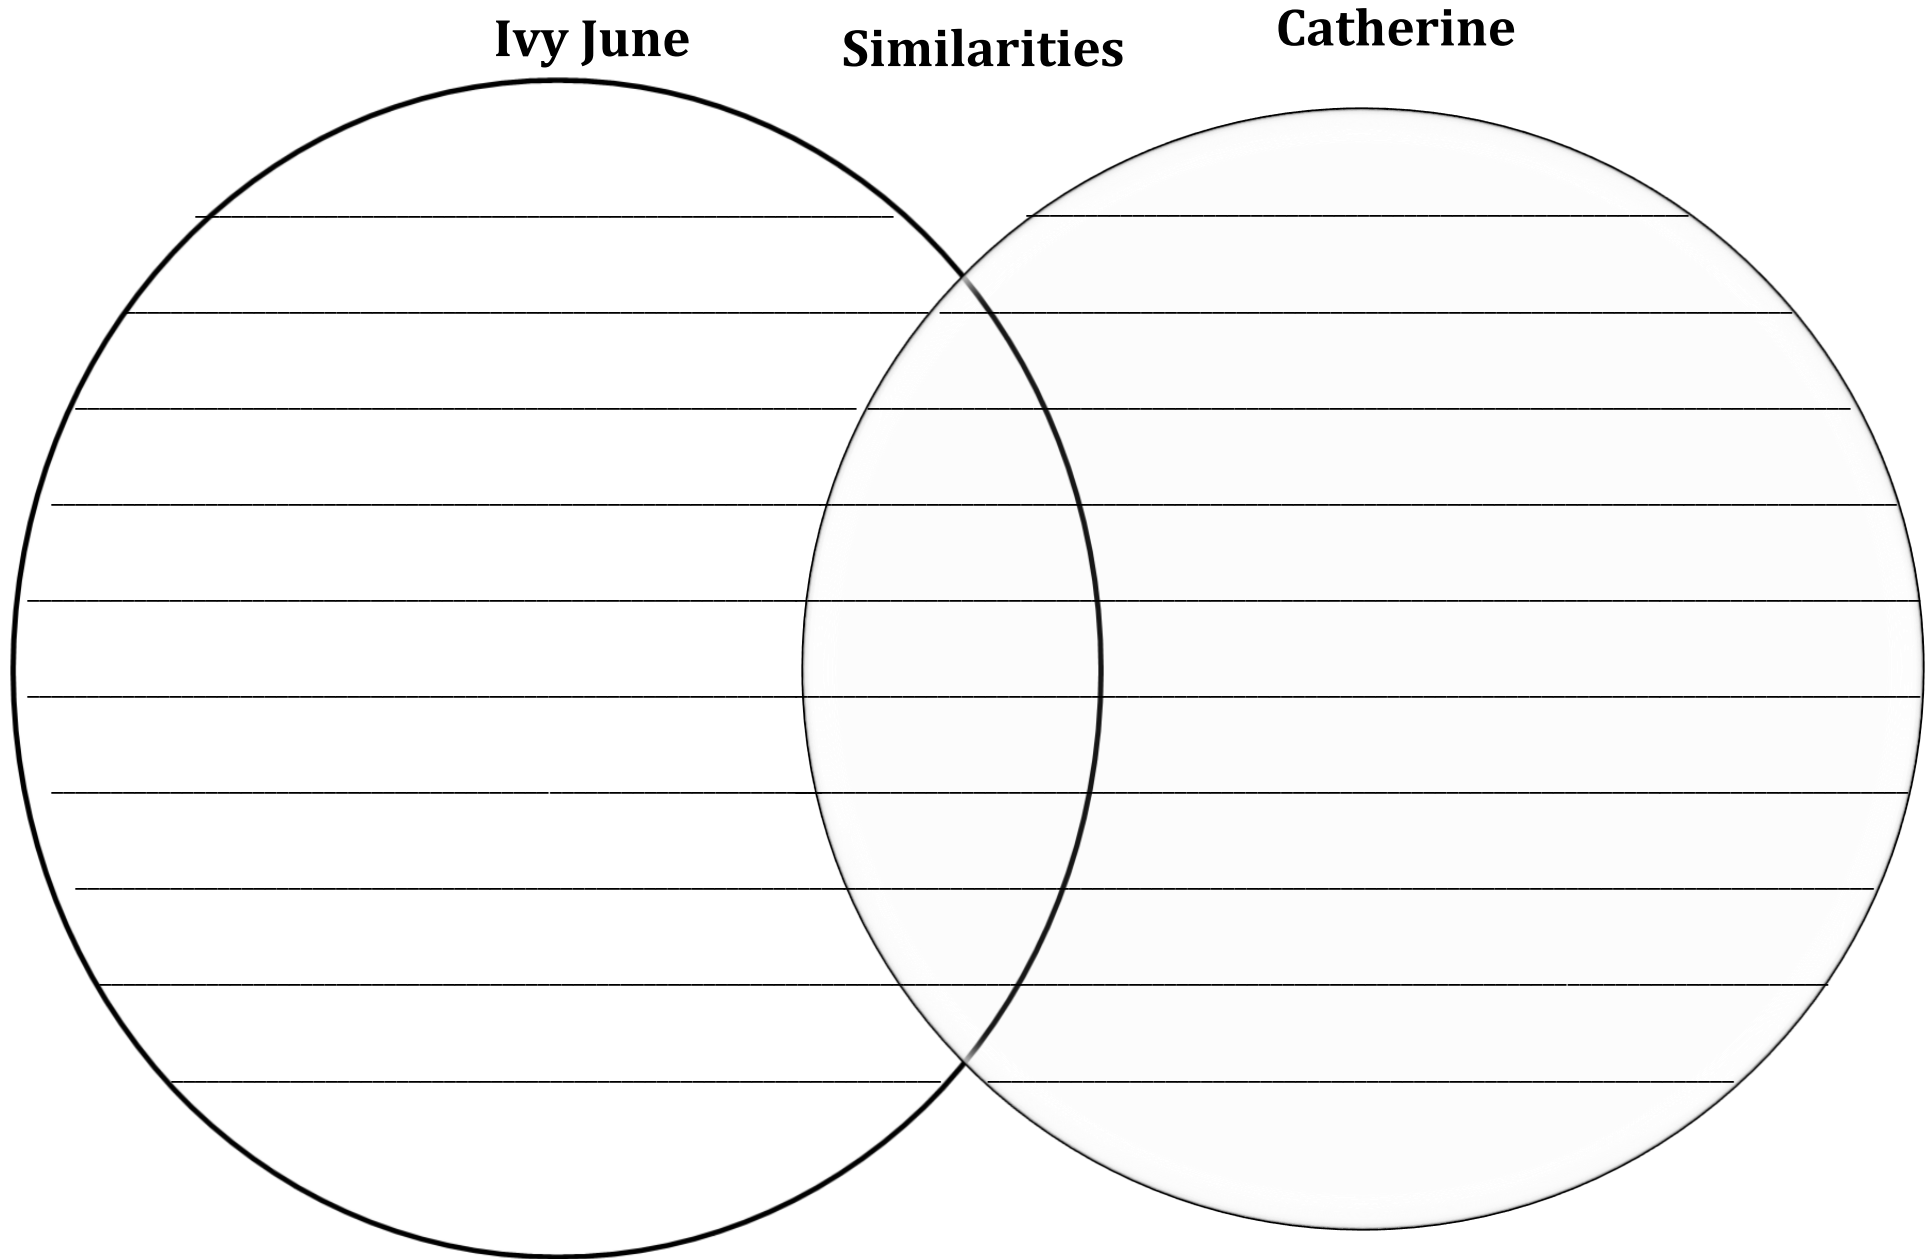

Name _____

Venn Diagram for Protagonists* Characteristics in Faith, Hope, and Ivy June

* A *protagonist* in a story is the main character. In Faith, Hope, and Ivy June, there are two main characters.